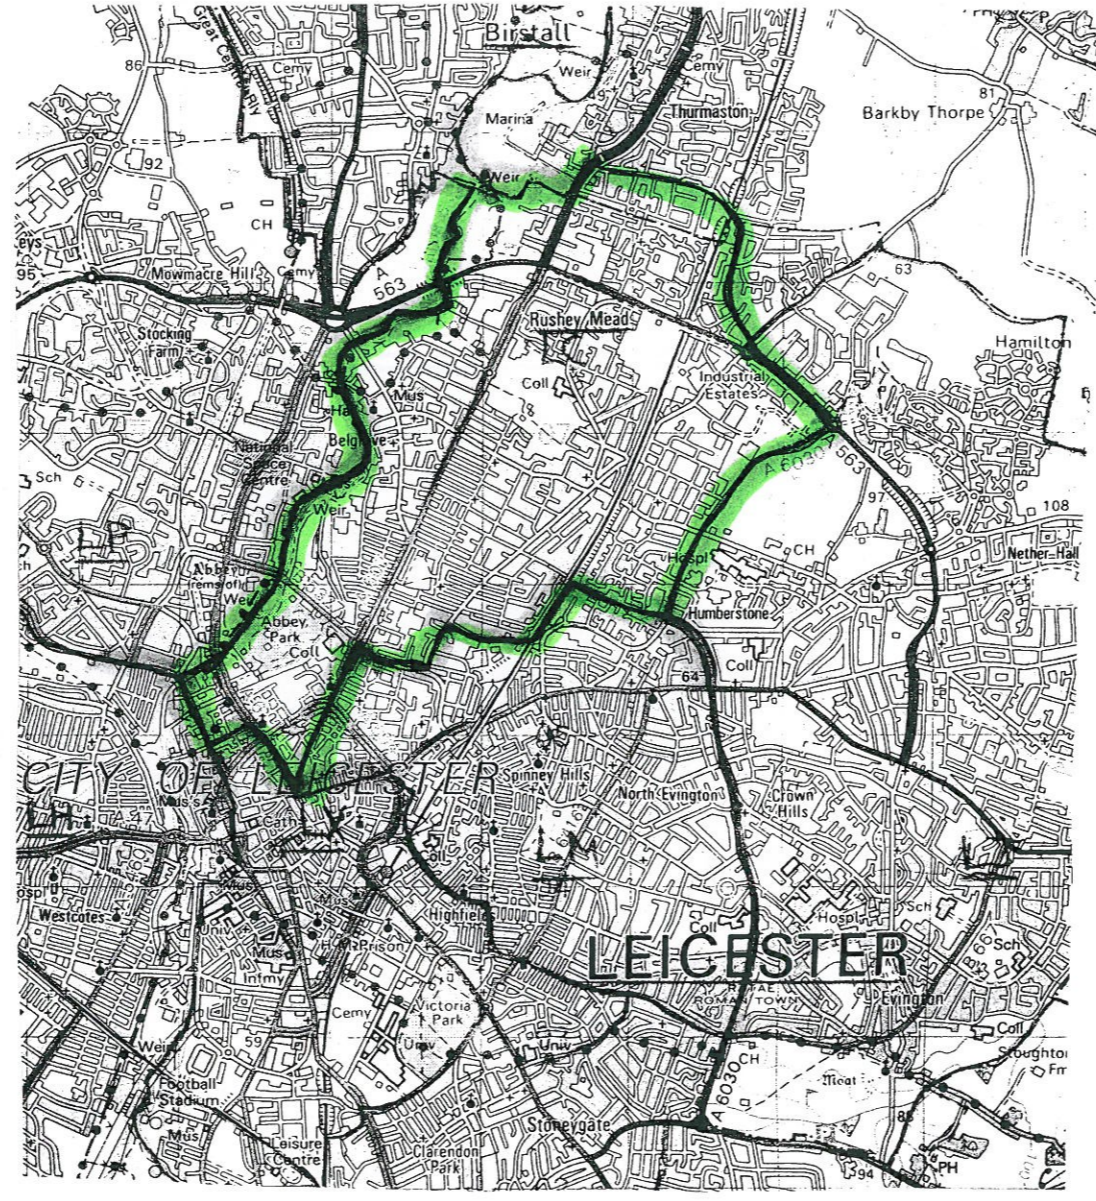

ARNOLD (6000 SHEPHERD)

Concordat cum originali  
*de*  
Notarius

ST BRIDGEFORD (HOLY SPIRIT)

Concordat cum originali  
Notarius

-LEICESTER - SOUTH WIGSTON (ST MARY) AND EYRES MONSALL (ST JOHN BOSCO)

Concordatum originali  
Ae  
Notarius

ICESTER - RUSHEY MEAD (OUR LADY OF GOOD COUNSEL)

Concordat cum originali  
 \_\_\_\_\_  
 Notarius